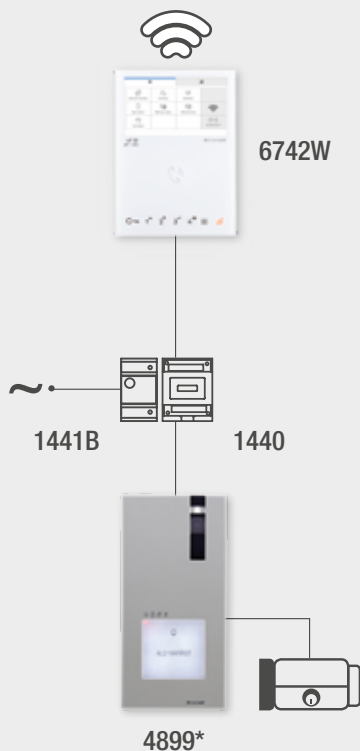

*Also available with IKALL METAL ViP Entrance Panel.