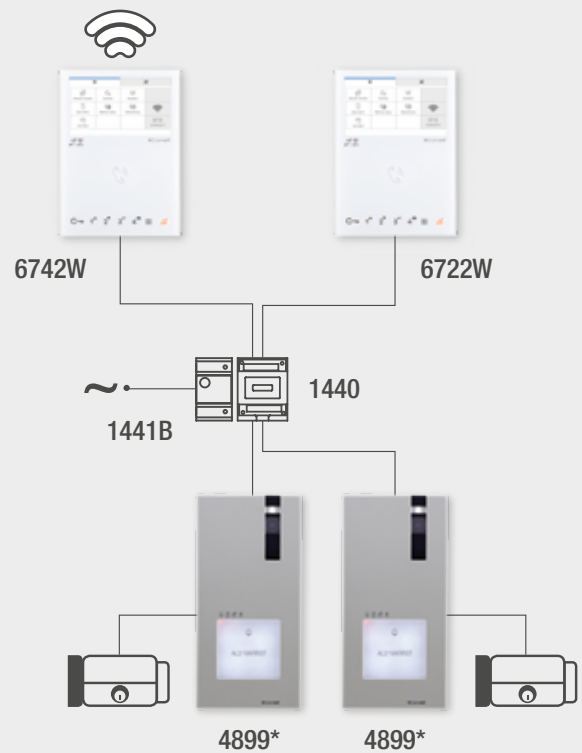

*Also available with IKALL METAL ViP Entrance Panel.