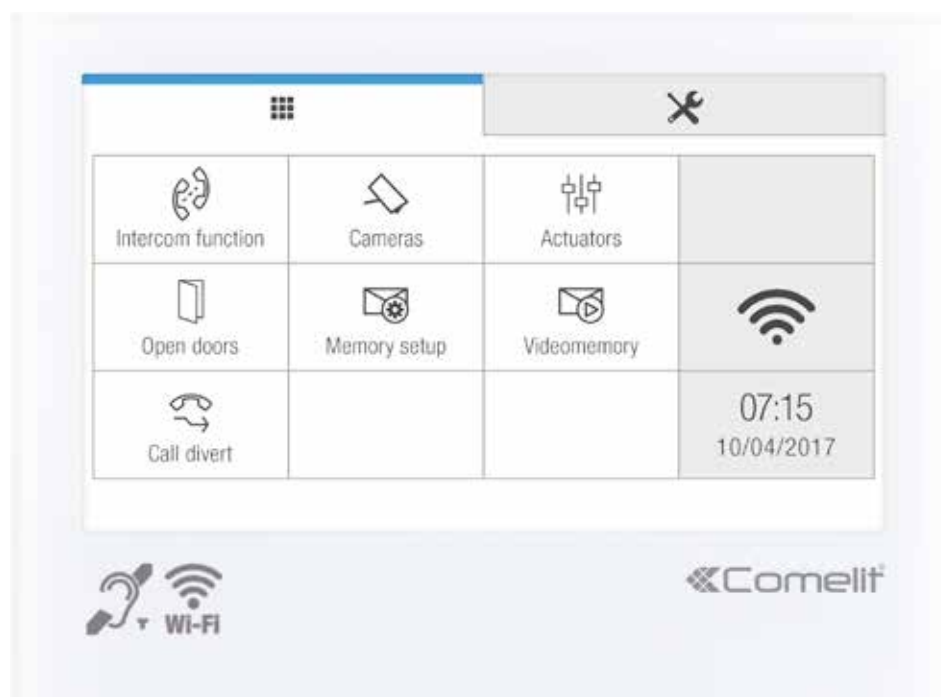

Internal Unit - Mini Handsfree Wi-Fi

Always connected, wherever you are.

160 MM
22 MM
115 MM

- Wi-Fi port Wi-Fi 802.11b/g/n 2.4 GHz
- Receive and answer calls from video door entry on smartphone / tablet
- Connection between monitor and smartphone in a few easy steps
- 4.3" 16:9 colours monitor
- Wall-mounted and desk base installation with dedicated accessory
- Equipped with 8 soft-touch keys
- Indicator LEDs for incoming calls, door open, privacy and "doctor" function and pending messages
- Equipped with 3 programmable inputs
- Adjustable backlight brightness, key feedback and ringtone volume
- Induction loop (with T position) included
- Separate bracket for easy and fast cabling

▼ Easy-to-use Graphical user Interface

◀ YOU HAVE
EVERYTHING
UNDER
CONTROL

FEATURES AND FUNCTIONS	6742W
Surface mounting	Yes
Desk base-mounting	Yes
Induction loop	Yes
Display size	4,3" 16/9
Resolution (pixels)	480x272pixel
Video codec	H.264
Product colour	White
Number of standard buttons	8
LED indicator lights	4
Electronic ringtone	Yes
Ringtone volume control	Yes
Power supply voltage	36÷57Vdc (PoE)
Stand-by absorption (mA)	54,94V 30mA
In-call absorption (mA)	54,94V 42mA
In-communication absorption (mA)	54,94V 46mA
IP protection rating	IP30
Operating temperature (°C)	-5/40
Product weight (g)	0,54 Kg
Terminals	IN1 IN2 IN3 GND
Network connection	RJ45 10/100 Mbps Ethernet Interface
Wi-Fi connection	Wi-Fi port Wi-Fi 802.11b/g/n 2.4 GHz