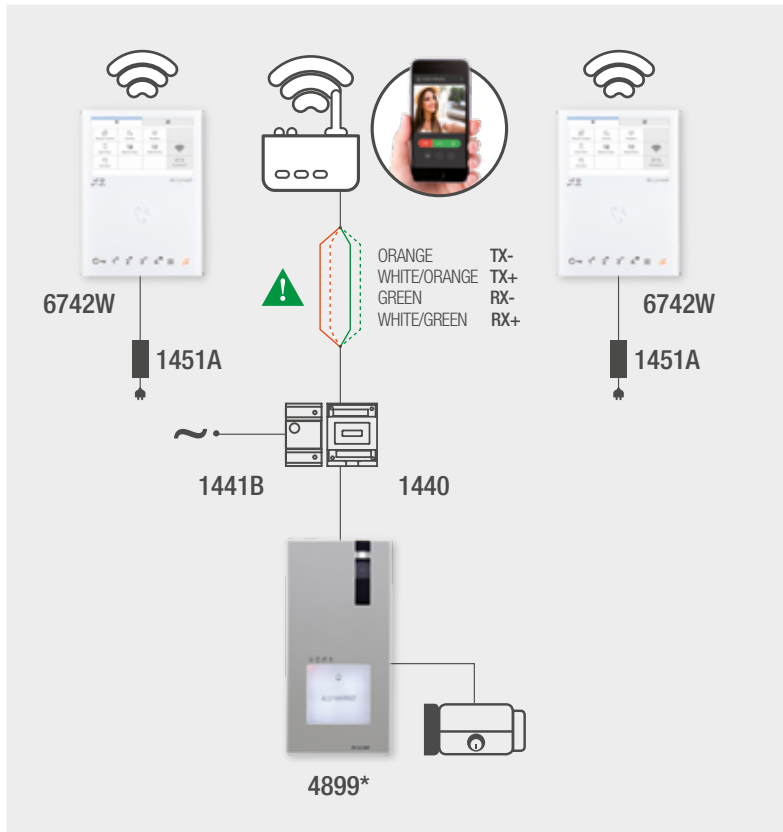

* Standard product with "kit set-up"

STANDARD
CONFIGURATION

TWO ENTRANCE PANELS AND TWO VIDEO INTERNAL
UNITS EXPANSION (SINGLE-FAMILY)

*Also available with IKALL METAL ViP Entrance Panel.

MAXIMUM EXPANDIBILITY:
FOUR DIFFERENT APARTMENTS

WIRED CONNECTION TO THE ROUTER
(SINGLE-FAMILY INSTALLATIONS) ONLY

INTERNAL UNITS WIFI CONNECTION TO THE ROUTER
(SINGLE-FAMILY INSTALLATIONS) ONLY

*Also available with IKALL METAL ViP Entrance Panel.

External Unit - Quadra