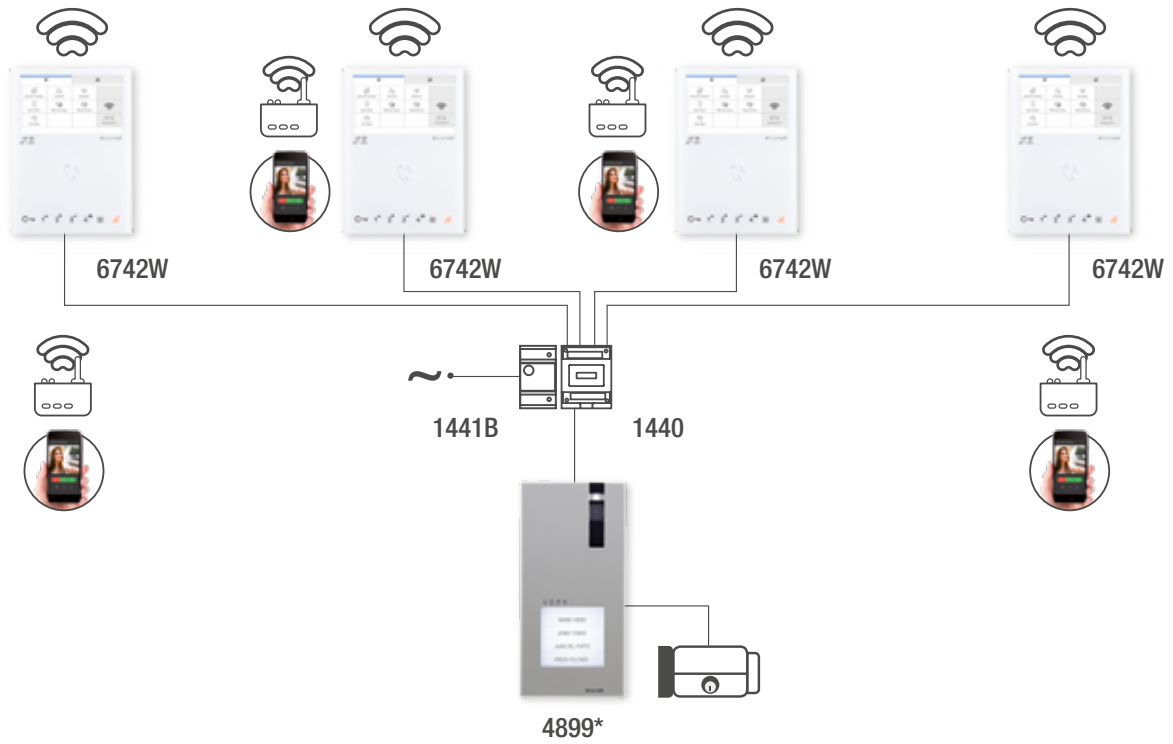

* Standard product with "kit set-up"

STANDARD
CONFIGURATION

TWO ENTRANCE PANELS AND TWO VIDEO INTERNAL
UNITS EXPANSION (SINGLE-FAMILY)

*Also available with IKALL METAL ViP Entrance Panel.

MAXIMUM EXPANDIBILITY:
FOUR DIFFERENT APARTMENTS

WIRED CONNECTION TO THE ROUTER
(SINGLE-FAMILY INSTALLATIONS) ONLY

INTERNAL UNITS WIFI CONNECTION TO THE ROUTER
(SINGLE-FAMILY INSTALLATIONS) ONLY

*Also available with IKALL METAL ViP Entrance Panel.

External Unit - Quadra