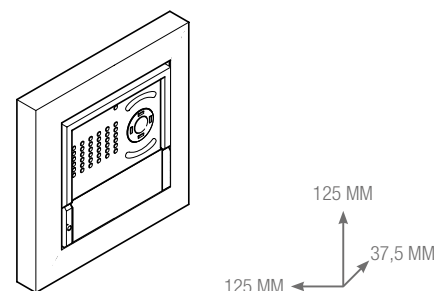

External Unit - iKall Metal

A true powerhouse.

- Audio and audio/video external unit
- Stainless Steel finish
- Flush- and surface-mounted installation with dedicated accessory
- Protection index IP54
- Large, easy to remove nameplates
- Acoustic signalling and visual indications with pictograms illuminated by LED backlighting

FEATURES AND FUNCTIONS	4894HIM
Type of finish	Modular entrance panel in stainless steel finish
Installation	Flush-mounted / Wall-mounted
Camera	Colour Digital
Video encoding	H.264
Type of sensor	1/3" CCD
Lens size	3.6
Maximum current absorption (mA)	5mA
Microphone volume control	Yes
Loudspeaker volume control	Yes
Operating temperature (°C)	-5/55
Network connection	RJ45
IP protection rating	IP54
Vandal Resistant IK	-
IP assignment	AutoIP, DHCP, Static IP
Visual and acoustic signalling	Yes
Power supply	33 Vdc