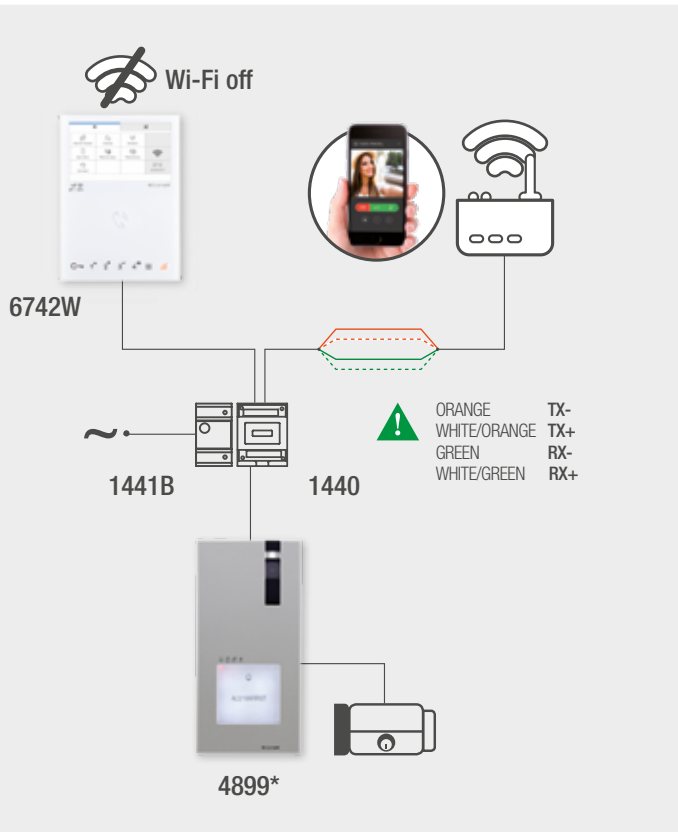

* Standard product with "kit set-up"

STANDARD
CONFIGURATION

TWO ENTRANCE PANELS AND TWO VIDEO INTERNAL
UNITS EXPANSION (SINGLE-FAMILY)

*Also available with IKALL METAL ViP Entrance Panel.

MAXIMUM EXPANDIBILITY:
FOUR DIFFERENT APARTMENTS

WIRED CONNECTION TO THE ROUTER
(SINGLE-FAMILY INSTALLATIONS) ONLY

INTERNAL UNITS WIFI CONNECTION TO THE ROUTER
(SINGLE-FAMILY INSTALLATIONS) ONLY

*Also available with IKALL METAL ViP Entrance Panel.

External Unit - Quadra