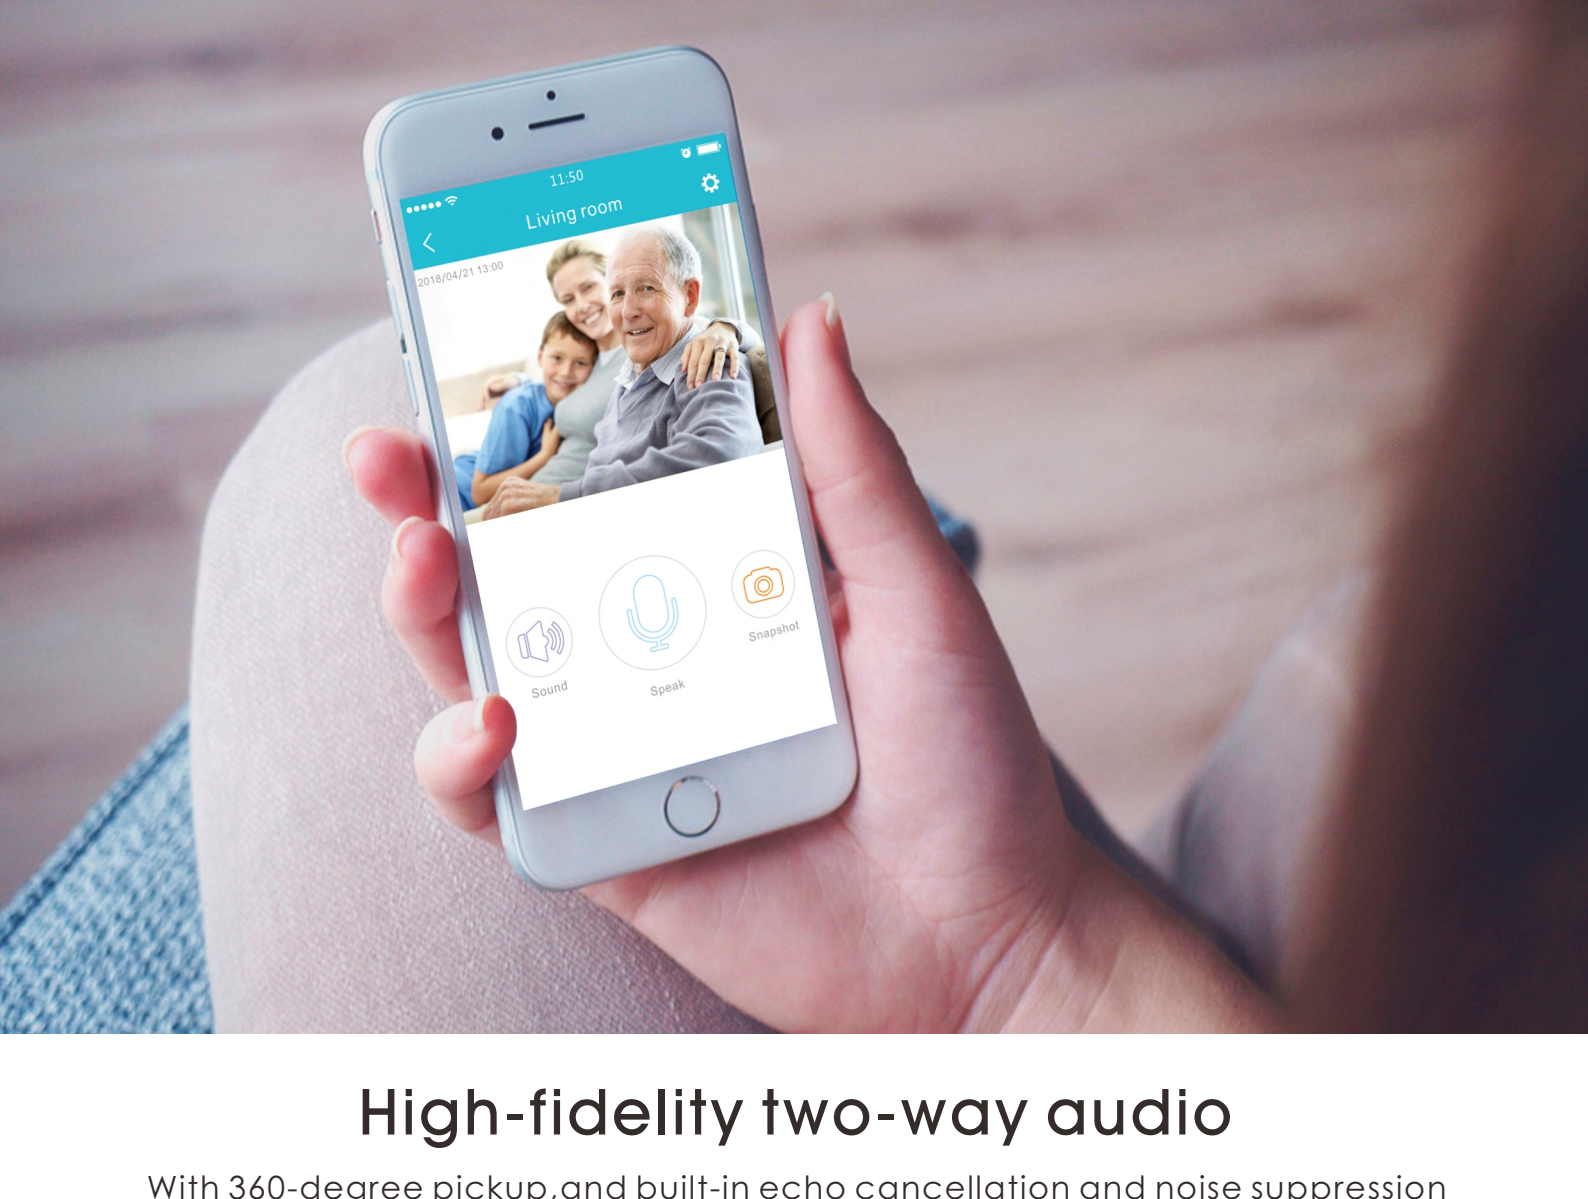

Not only HD also smoother

HD optic lens and 1080P resolution letting your smartphone screen extremes with clear picture.With 4 times digital zoom, it is able to see more clearly of every detail.