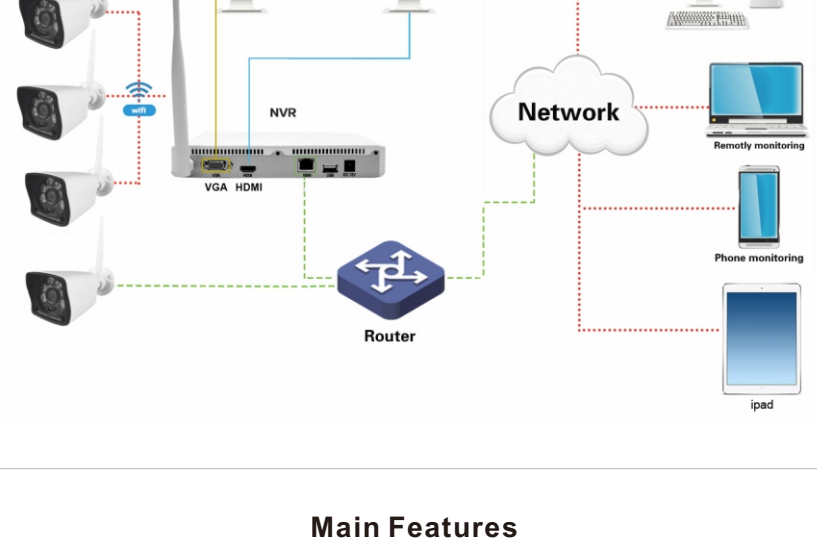

Camera auto-pair, without your slightest effort

After being powered, four cameras will connect to the in the same system automatically. No wiring among them is required at all for local viewing. Use Ethernet cable to connect and router, and you'll get remote viewing access.

Multiple access for local and remote viewing

View and control your security system locally by connecting it to a monitor, or via IOS & Android App on mobile devices remotely.

Supports up to 6TB of hard disk storage

Wanna figure out what happened in the past? You just need to install a 6TB(max) hard drive for 24/7 recording.

Clear night vision for 24/7 surveillance

6 IR-LEDs provide 66-feet (20-meter) IR range for you to see clearly in complete darkness. Around-the-clock guard helps deter the criminals under the cover of night and let you rest easy anywhere anytime.

Two connection methods

Wireless connections

Wired connection

Main Features

- 4CH Full 1080P H.264 Format HD Video Recording
- Real Color & Brightness image/video Day & Night Display
- Build-in WiFi router , Easy Installation, Plug and Play
- 4 cameras/ 24hours /7days non-stop overwrite recording
- 4CH Recorded video play back simultaneously
- Support max upto 1 x 4TB hardisk storage capacity
- Multiple recording modes: manual, schedule, Motion Dection activated
- 20 meter night vision range with IR-cut filter
- Outdoor camera waterproof rate IP66 with wireless range upto 500 m/1600ft
- VGA & HDMI Video output function for bigger monitor
- Available for iPhone , Android and PC client view