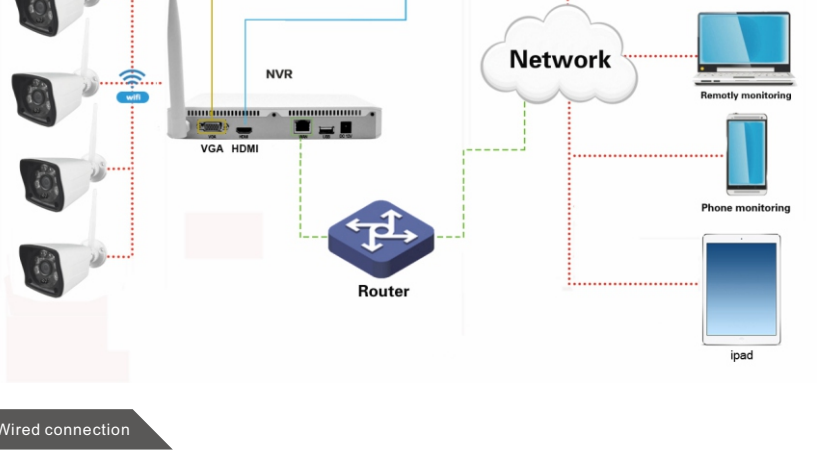

Camera auto-pair, without your slightest effort

After being powered, four cameras will connect to the in the same system automatically. No wiring among them is required at all for local viewing. Use Ethernet cable to connect and router, and you'll get remote viewing access.

Multiple access for local and remote viewing

View and control your security system locally by connecting it to a monitor, or via IOS & Android App on mobile devices remotely.

Supports up to 6TB of hard disk storage

Wanna figure out what happened in the past? You just need to install a 6TB(max) hard drive for 24/7 recording.

Clear night vision for 24/7 surveillance

6 IR-LEDs provide 66-feet (20-meter) IR range for you to see clearly in complete darkness. Around-the-clock guard helps deter the criminals under the cover of night and let you rest easy anywhere anytime.

Two connection methods

Wireless connections

Wired connection

Main Features

- 4CH Full 1080P H.264 Format HD Video Recording
- Real Color & Brightness image/video Day & Night Display
- Build-in WiFi router , Easy Installation, Plug and Play
- 4 cameras/ 24hours /7days non-stop overwrite recording
- 4CH Recorded video play back simultaneously
- Support max upto 1 x 4TB hardisk storage capacity
- Multiple recording modes: manual, schedule, Motion Dection activated
- 20 meter night vision range with IR-cut filter
- Outdoor camera waterproof rate IP66 with wireless range upto 500 m/1600ft
- VGA & HDMI Video output function for bigger monitor
- Available for iPhone , Android and PC client view