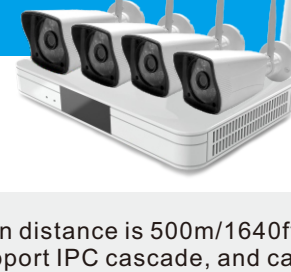

4CH Wireless NVR Kit

8005BT

1080P

Wireless open range transmission distance is 500m/1640ft in the case of IPC without cascade, support IPC cascade, and cascade wireless transmission is more further.

Transmit 500m/1640ft in outdoor

When IPCAM1 needs to be installed where the NVR signal does not cover, But there is a better signal IPCAM2 in the middle. You can power on IPCAM1 near to the NVR and set IPCAM1 cascade to IPCAM2. After finished setting the cascade connection. Then install IPCAM1 to the preset location you want.

IP55 rating to withstand severe weather conditions

IP55-rated housing is specially designed for camera to ensure protection against all types of bad weather. Year-round security monitoring never stops due to 14°F - 140°F operating temperature