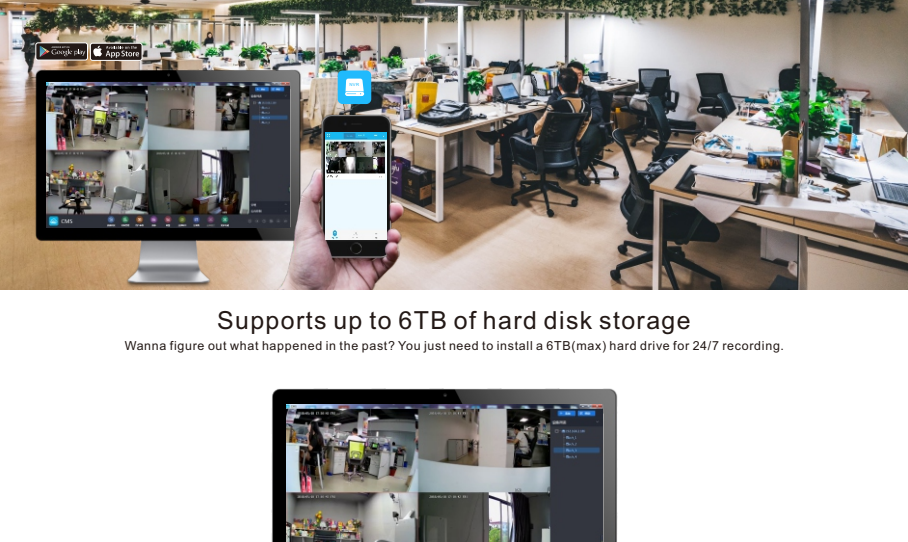

Camera auto-pair, without your slightest effort

After being powered, four cameras will connect to the in the same system automatically. No wiring among them is required at all for local viewing. Use Ethernet cable to connect and router, and you'll get remote viewing access.

Multiple access for local and remote viewing

View and control your security system locally by connecting it to a monitor, or via IOS & Android App on mobile devices remotely.

Supports up to 6TB of hard disk storage