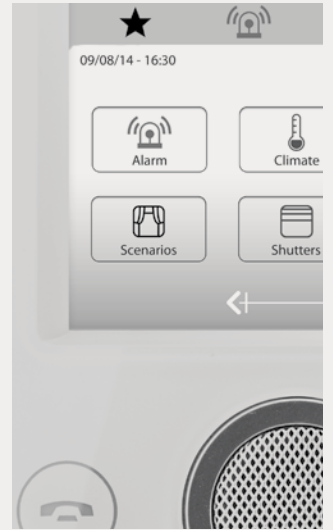

# SimpleHome functions

COMFORT, ECONOMY, SUSTAINABILITY

LIGHTING  
MANAGEMENT

OPENING  
AUTOMATION

CLIMATE  
CONTROL

ENERGY  
MONITORING

IRRIGATION

VIDEO DOOR ENTRY  
MONITORS