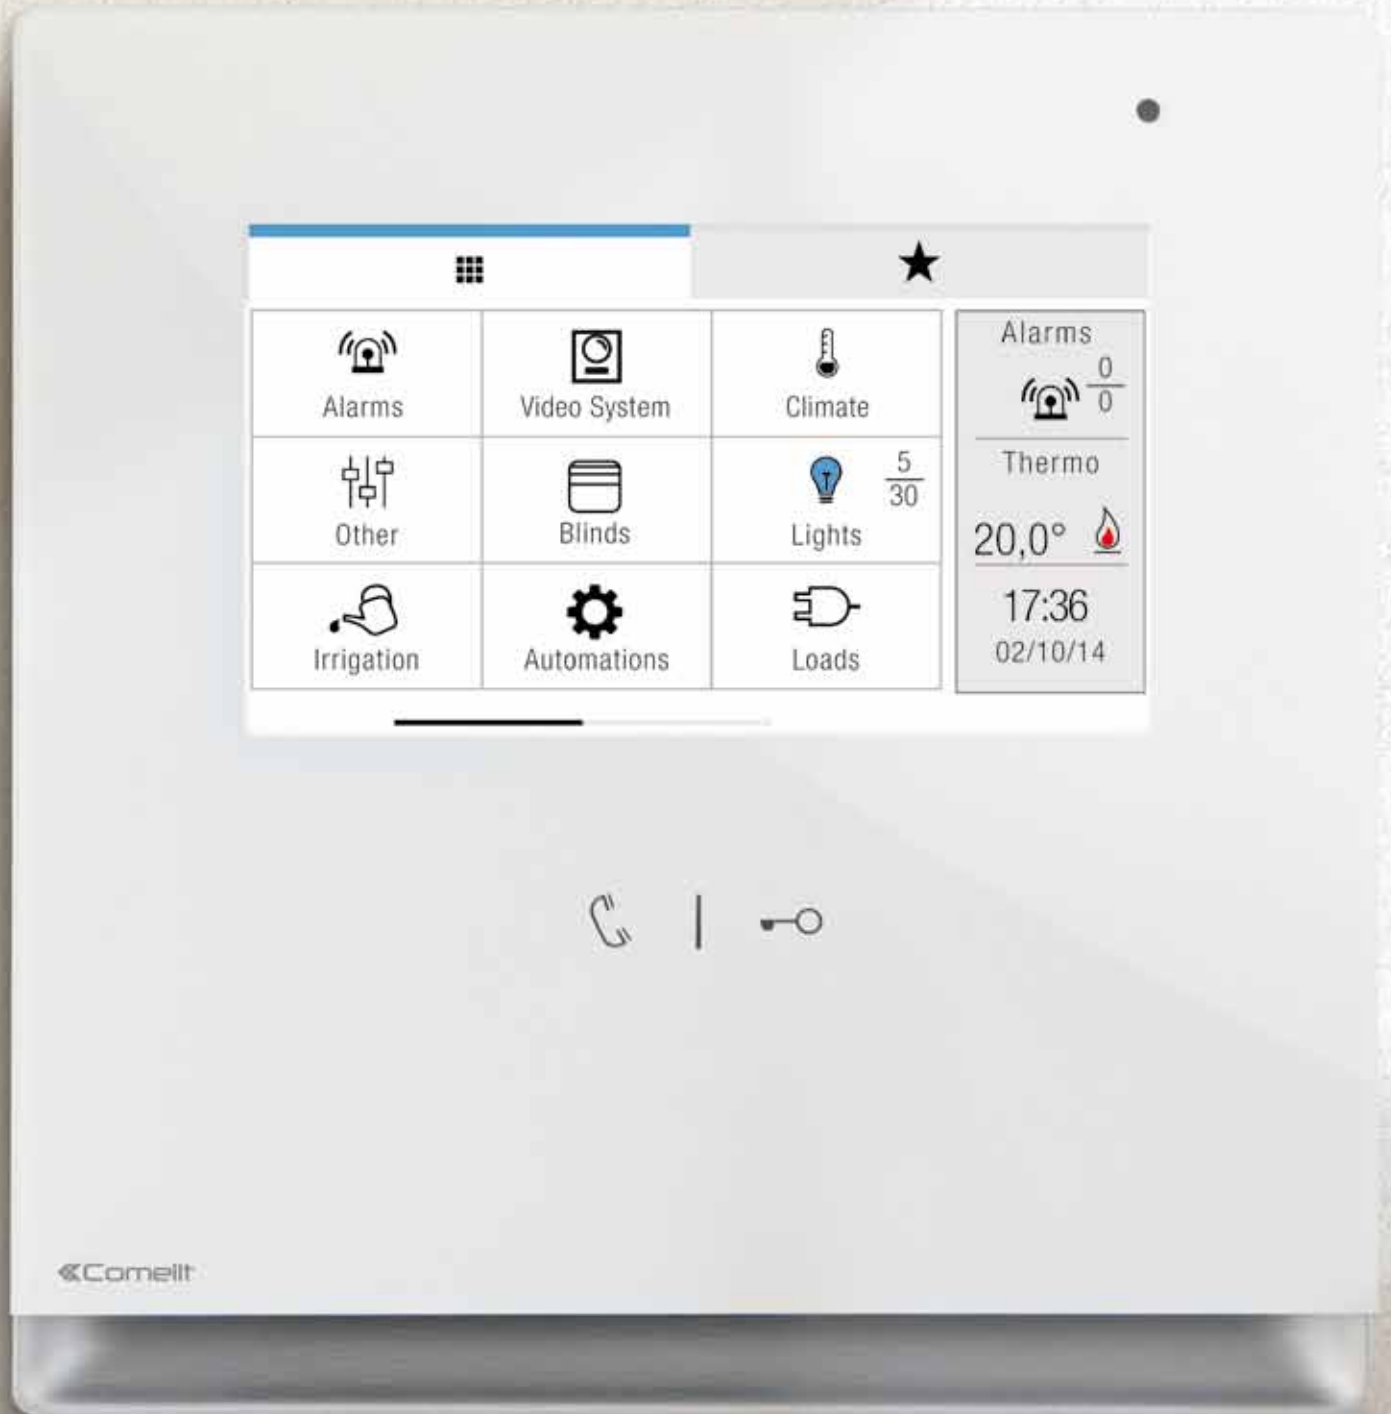

Managers

Icona Manager