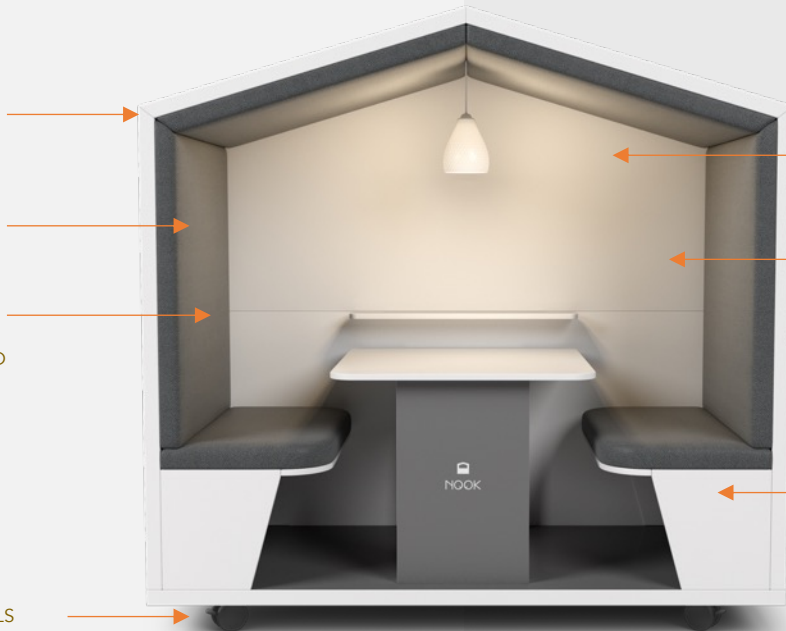

NOOK HUDDLE POD

PITCHED ROOF
ADDS SAFETY & PROTECTION
IMPROVES INTIMACY & PRIVACY

ACOUSTIC UPHOLSTERY
FOR A QUIET ENVIRONMENT
WITHOUT ISOLATING USERS

BUILT-IN-SHELF
FOR A CLEANER WORK SURFACE
UNCLUTTERED DESK = CLEAR MIND

MODULAR PARTS
EASY TO CHANGE & REPLACE
ADDS FLEXIBILITY & LONG-LIFE

FULLY MOBILE
ON HEAVY-DUTY LOCKABLE WHEELS

USER CONTROLLED LIGHTING
RGB LED. ENHANCES MOOD AND
IMPROVES BRAIN PROCESSING POWER

REMOVABLE UPPER WALL
FOR GREATER OPENNESS &
PLACEMENT AGAINST WINDOWS

INTEGRATED POWER & USB
REMOVES EMPTY-BATTERY ANXIETY

STORAGE SPACE
UNDER SEATS

AVAILABLE IN A RANGE OF FINISHES
OAK WHITE GREY BLACK