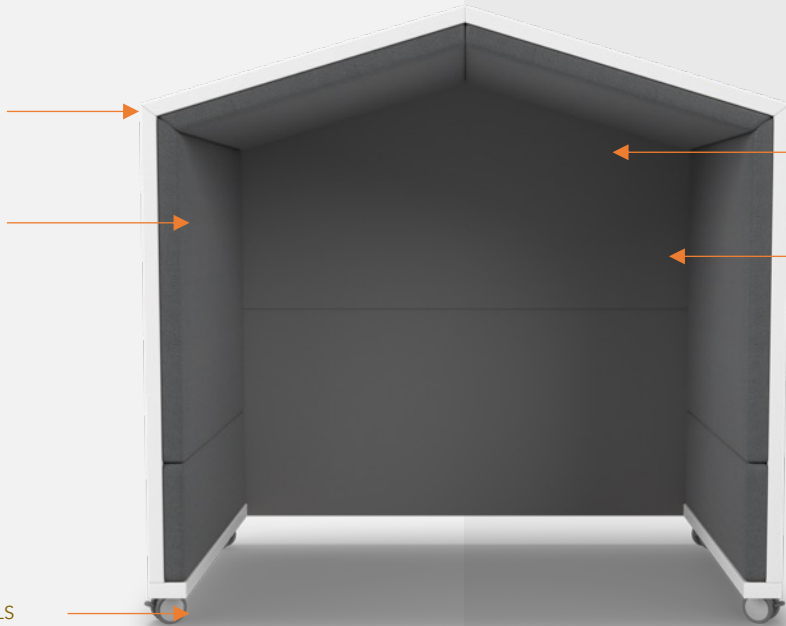

NOOK SHELTER

PITCHED ROOF
ADDS SAFETY & PROTECTION
IMPROVES INTIMACY & PRIVACY

ACOUSTIC UPHOLSTERY
FOR A QUIET ENVIRONMENT
WITHOUT ISOLATING USERS

MODULAR PARTS
EASY TO CHANGE & REPLACE
ADDS FLEXIBILITY & LONG-LIFE

FULLY MOBILE
ON HEAVY-DUTY LOCKABLE WHEELS

USER CONTROLLED LIGHTING
RGB LED. ENHANCES MOOD AND
IMPROVES BRAIN PROCESSING POWER

REMOVABLE UPPER WALL
FOR GREATER OPENNESS &
PLACEMENT AGAINST WINDOWS

INTEGRATED POWER & USB
REMOVES EMPTY-BATTERY ANXIETY

AVAILABLE IN A RANGE OF FINISHES
OAK WHITE GREY BLACK