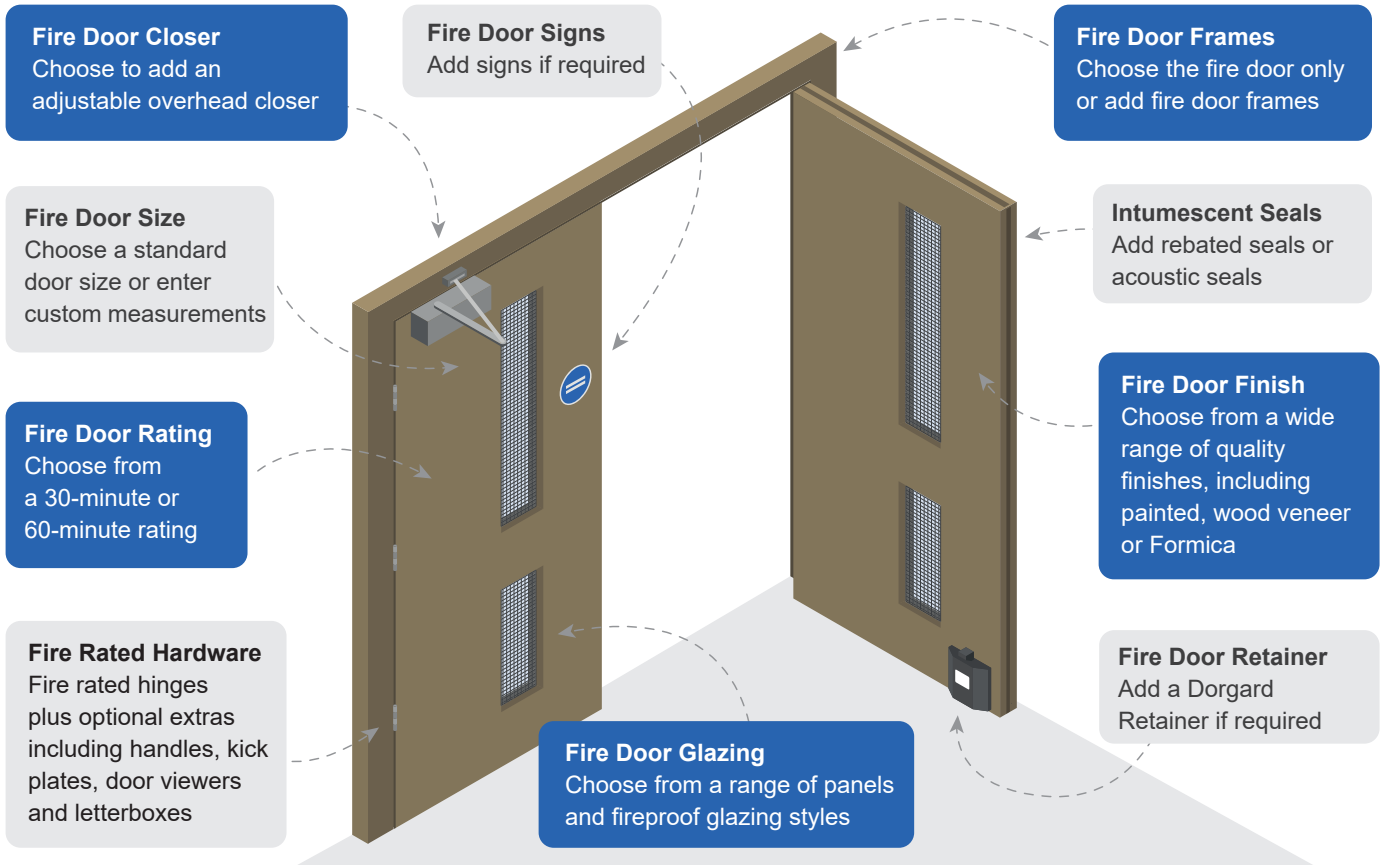

# Fire Doors Made-to-measure, BWF Certified Doors & Frames

Quality fire doors made to your bespoke requirements. Choose from a wide range of fixtures, fittings and finishes.

# Custom Fire Doors - Made in the UK to your Specifications

Our [fire doors](#) are custom made in the UK by our BWF certified manufacturing partners. Select a standard size door or enter custom measurements and choose from a wide range of fixtures and finishes to suit your requirements.