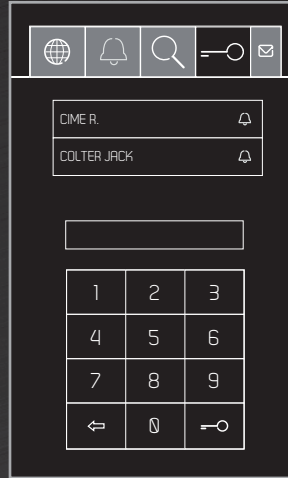

## CALL MANAGEMENT MODE

WITH DIRECT CALL BUTTONS AND CUSTOMISABLE GRAPHICS

WITH ON-SCREEN CALL BUTTONS ORGANISED ALPHABETICALLY

WITH CODED CALL

WITH QUICK SEARCH BY NAME OR CODE OF THE USER YOU WISH TO CALL

CUSTOMISABLE WELCOME PICTURE

ROUTE INDICATOR SCREEN

CALL FORWARDING SCREEN

ELECTRONIC OPENING WITH CODE

USER LANGUAGE SELECTION

MESSAGE BOARD DISPLAY

 Digita il  
codice utente

SENSES