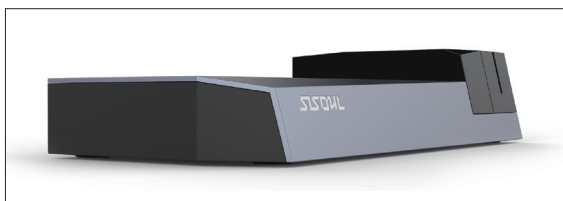

Payment Multi-Dongle : Sisoul-IPAD

How about to make the payment device easy to assemble?
Cost effective, Selectable, Fast change, Extendable Multi Dongle by assembly