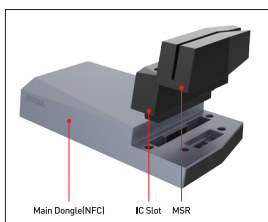

Smart CARD

TAG SOLUTIONS

NFC TEST equipment (Mobile Phone, Digital)

IOT MODULE & MIDDLEWARE

NFC Reader with BLE

Contact (IC) / Contactless (NFC) Terminal SET & SW

TAG Business FPC without power

No Battery Fingerprint NFC Card makes user more convenient and secure access.
Durable, Safe, Secured Fingerprint card.

H/W

NFC Energy Harvesting research to increase the power in the cards
Fingerprint module with low power and great accuracy. (FPC)
Tuned NFC Antenna design for better performance.

S/W

Secure by saving the FP key on the NFC TAG.
FIDO U2F via NFC on the card.

DIFFERENCE TECHNOLOGY

	Normal FPC	No powered FPC
Required	FPC with Battery and Charger	FPC w/o bat, FIDO U2F Reader(opt)
Pros/Cons	Easy to access, Need to charge the FPC, Easily hack through the card change.	Easy and safe access, No Battery (Permanent) Save the cost for the battery. No way to crack the cards.

Payment Multi-Dongle : Sisoul-IPAD

How about to make the payment device easy to assemble?
Cost effective, Selectable, Fast change, Extendable Multi Dongle by assembly

EXPECTED MAIN FEATURE

CPU	Cortex®-M3 CPU (120 MHz max) 32bit RISC
OS	Free RTOS
Memory (On-chip)	512KBytes on-chip memory (Flash) / 4Kbytes NV SRAM / 128kBytes SRAM
Support	Mifare, ISO 14443 A/B, ISO 15693, ISO 18092 (P2P), Felica, CE
Contact	ISO7816, Sync, Async Cards
MSR	ISO/IEC 7811 and JIS2 format support
SAM Slot	6 SAMs
Interface	RJ11(UART) 2 port (CAT, POS)
LED	4 LEDs (Ready, Process, Complete, Error)
Audio	Buzzer