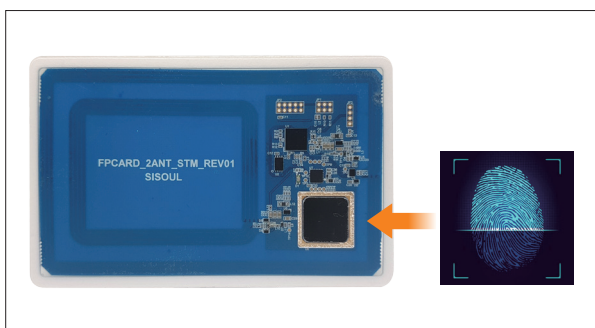

Smart CARD

TAG SOLUTIONS

NFC TEST equipment (Mobile Phone, Digital)

IOT MODULE & MIDDLEWARE

NFC Reader with BLE

Contact (IC) / Contactless (NFC) Terminal SET & SW

TAG Business FPC without power

No Battery Fingerprint NFC Card makes user more convenient and secure access.
Durable, Safe, Secured Fingerprint card.

H/W

NFC Energy Harvesting research to increase the power in the cards
Fingerprint module with low power and great accuracy. (FPC)
Tuned NFC Antenna design for better performance.

S/W

Secure by saving the FP key on the NFC TAG.
FIDO U2F via NFC on the card.

Payment Multi-Dongle : Sisoul-IPAD

How about to make the payment device easy to assemble?
Cost effective, Selectable, Fast change, Extendable Multi Dongle by assembly

EXPECTED MAIN FEATURE

CPU	Cortex®-M3 CPU (120 MHz max) 32bit RISC
OS	Free RTOS
Memory (On-chip)	512KBytes on-chip memory (Flash) / 4Kbytes NV SRAM / 128kBytes SRAM
Support	Mifare, ISO 14443 A/B, ISO 15693, ISO 18092 (P2P), Felica, CE
Contact	ISO7816, Sync, Async Cards
MSR	ISO/IEC 7811 and JIS2 format support
SAM Slot	6 SAMs
Interface	RJ11(UART) 2 port (CAT, POS)
LED	4 LEDs (Ready, Process, Complete, Error)
Audio	Buzzer